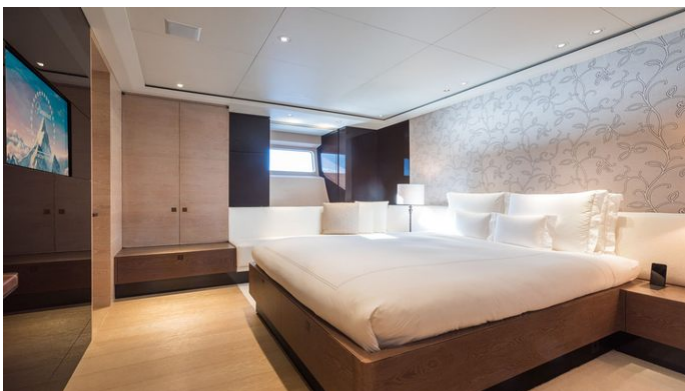

ACCOMMODATION

GUESTS CABINS CREW
9 **4** **11**

CABIN CONFIGURATION

1 Master 2 Double
1 Twin 1 Convertible

CHARTER RATES

SUMMER
from
€250,000 / week + expenses

WINTER
from
\$250,000 / week + expenses

Details correct as of 19 Sep, 2024

FOR MORE INFORMATION:

[CLICK HERE](#) 

or SCAN QR CODE

MORE PHOTOS, VIDEO OR INTERACTIVE DECK PLANS:

[CLICK HERE](#)

TWIZZLE YACHT CHARTER

Superyacht TWIZZLE was built in 2010 by Royal Huisman. She is a 57.49m / 188'7 Custom sail yacht with exterior design by RWD and interior styling by Todhunter Earle RWD . Twizzle offers accommodation for up to 9 guests in 4 cabins with additional room for her crew of 11. She features a variety of amenities to ensure comfortable charter vacations, including, Air Conditioning & WiFi connection on board. She also carries an impressive collection of toys as listed below.

TWIZZLE AMENITIES & TOYS

Wi-Fi

Ipod Docking

Air Conditioning

Satellite TV

For a full up-to-date list of leisure facilities or amenities onboard Sail Yacht Twizzle please contact your Yacht Charter Broker prior to booking your vacation. If there is a particular water toy that you would like, but it is not listed, then it may be possible to rent this equipment for you.