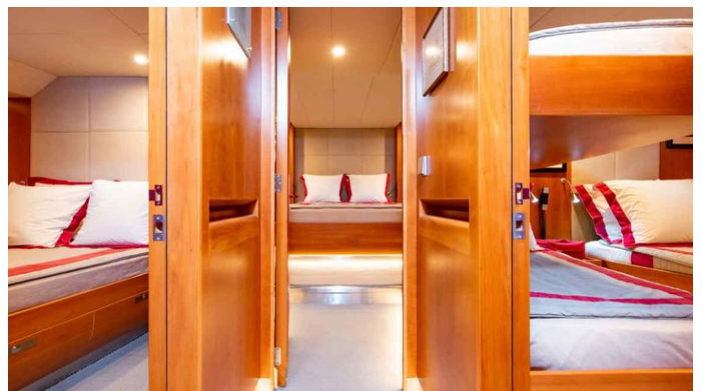

ACCOMMODATION

GUESTS CABINS CREW
7 **3** **5**

CABIN CONFIGURATION

1 Master 1 Double
1 Twin 1 Pullman

CHARTER RATES

SUMMER
from
€49,000 / week + expenses

WINTER
from
\$49,000 / week + expenses

Details correct as of 20 Sep, 2024

FOR MORE INFORMATION:

[CLICK HERE](#) 

or SCAN QR CODE

MORE PHOTOS, VIDEO OR INTERACTIVE DECK PLANS:

[CLICK HERE](#)

SILVERTIP YACHT CHARTER

Superyacht SILVERTIP was built in 2001 by Yachting Developments. She is a 33.8m / 110'11 sail yacht with exterior design by Dubois and interior styling by Agnes Comar . Silvertip offers accommodation for up to 7 guests in 3 cabins with additional room for her crew of 5. She features a variety of amenities to ensure comfortable charter vacations. She also carries an impressive collection of toys as listed below.