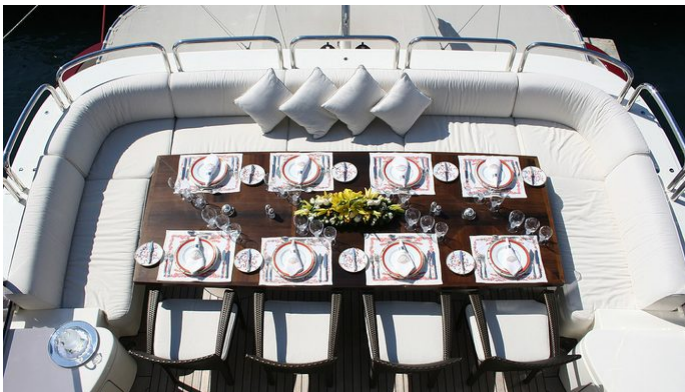

MORE PHOTOS, VIDEO OR INTERACTIVE DECK PLANS:

This document is not contractual. The yacht charters and their particulars displayed in the results above are displayed in good faith and whilst believed to be correct are not guaranteed. YachtCharterFleet.com does not warrant or assume any legal liability or responsibility for the accuracy, completeness, or usefulness of any information and/or images displayed. All information is subject to change without notice and is without warranty. Your preferred charter broker should provide you with yacht specifications, brochure and rates for your chosen dates during your charter yacht selection process. Starting prices are shown in a range of currencies for a one-week charter, unless otherwise indicated.