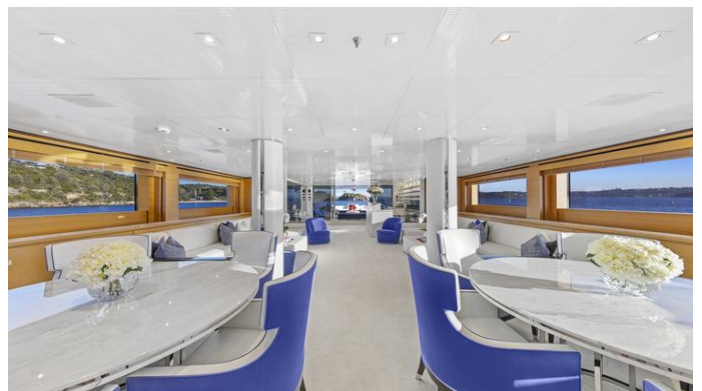

MORE PHOTOS, VIDEO OR INTERACTIVE DECK PLANS: