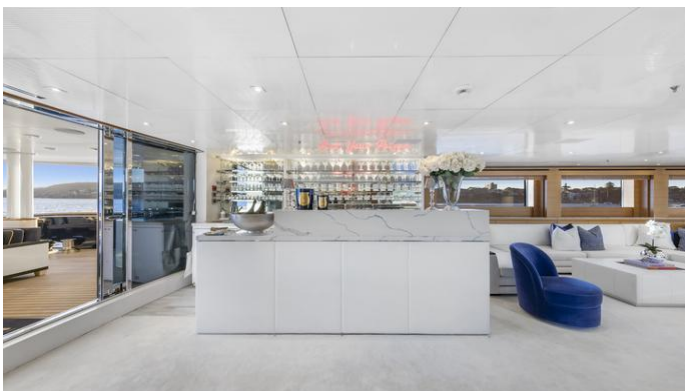

MORE PHOTOS, VIDEO OR INTERACTIVE DECK PLANS: