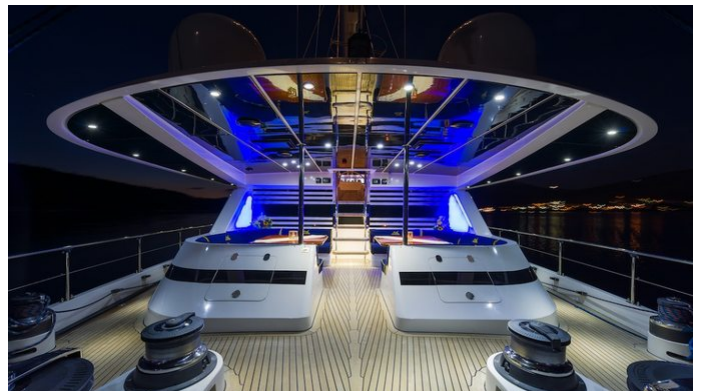

LADY SUNSHINE

Yacht Charter Details for 'Lady Sunshine', the 33.4m Superyacht built by Jongert

SPECIFICATIONS

LENGTH
33.4m / 109'7

BEAM
7.8m / 25'7

DRAFT
5.2m / 17'1

YEAR
1989

REFIT
2005

Details correct as of 20 Sep, 2024

FOR MORE INFORMATION:

[CLICK HERE](#) 

or SCAN QR CODE

MORE PHOTOS, VIDEO OR INTERACTIVE DECK PLANS:

[CLICK HERE](#)

LADY SUNSHINE YACHT CHARTER

Superyacht LADY SUNSHINE was built in 1989 by Jongert. She is a 33.4m / 109'7 sail yacht with exterior design by André Runté and interior styling by André Runté . Lady Sunshine offers accommodation for up to 6 guests in 3 cabins with additional room for her crew of 4. She features a variety of amenities to ensure comfortable charter vacations, including, Air Conditioning & Deck Jacuzzi. She also carries an impressive collection of toys as listed below.

LADY SUNSHINE AMENITIES & TOYS

Jacuzzi

Deck Jacuzzi

Air Conditioning

For a full up-to-date list of leisure facilities or amenities onboard Sail Yacht Lady Sunshine please contact your Yacht Charter Broker prior to booking your vacation. If there is a particular water toy that you would like, but it is not listed, then it may be possible to rent this equipment for you.