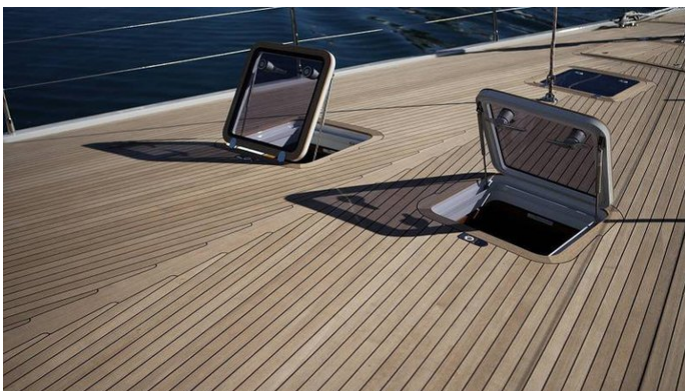

[CLICK HERE](#) 

or SCAN QR CODE

MORE PHOTOS, VIDEO OR INTERACTIVE DECK PLANS:

[CLICK HERE](#)

STARFALL YACHT CHARTER

Superyacht STARFALL was built in 2006 by Southern Wind. She is a 30.2m / 99'1 SW 100 DS sail yacht with exterior design by Nauta Yachts and interior styling by Nauta Yachts . Starfall offers accommodation for up to 9 guests in 4 cabins with additional room for her crew of 5. She features a variety of amenities to ensure comfortable charter vacations, including Air Conditioning. She also carries an impressive collection of toys as listed below.

STARFALL AMENITIES & TOYS

Satcom

Air Conditioning

Satellite TV

Games Consoles

For a full up-to-date list of leisure facilities or amenities onboard Sail Yacht Starfall please contact your Yacht Charter Broker prior to booking your vacation. If there is a particular water toy that you would like, but it is not listed, then it may be possible to rent this equipment for you.