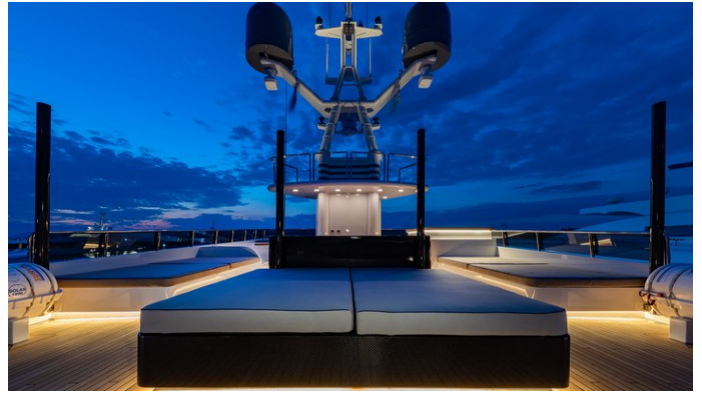

INVADER

Yacht Charter Details for 'Invader', the 50.01m Superyacht built by Codecasa

SPECIFICATIONS

LENGTH
50.01m / 164'1

BEAM DRAFT
9.5m / 31'2 3.1m / 10'2

YEAR REFIT
2000 2019

CRUISING SPEED
15 Knots

ACCOMMODATION

FOR MORE INFORMATION:

[CLICK HERE](#) 

or SCAN QR CODE

MORE PHOTOS, VIDEO OR INTERACTIVE DECK PLANS:

[CLICK HERE](#)

INVADER YACHT CHARTER

Superyacht INVADER was built in 2000 by Codecasa. She is a 50.01m / 164'1 Custom motor yacht with exterior design by Codecasa and interior styling by Della Role Design . Invader offers accommodation for up to 12 guests in 5 cabins with additional room for her crew of 12. She features a variety of amenities to ensure comfortable charter vacations, including, Elevator / Lift, Tender Garage, Air Conditioning, Jacuzzi (on deck) & Swimming Platform. She also carries an impressive collection of toys as listed below.

INVADER AMENITIES & TOYS

Jacuzzi

Tender Garage

Swimming Platform

Elevator

Air Conditioning

For a full up-to-date list of leisure facilities or amenities onboard Motor Yacht Invader please contact your Yacht Charter Broker prior to booking your vacation. If there is a particular water toy that you would like, but it is not listed, then it may be possible to rent this equipment for you.