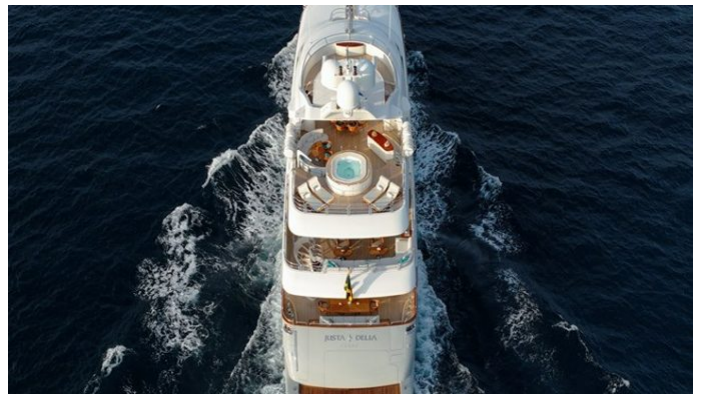

MORE PHOTOS, VIDEO OR INTERACTIVE DECK PLANS: