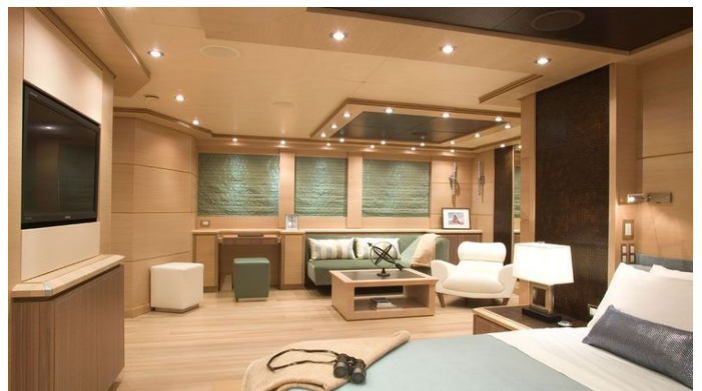

MORE PHOTOS, VIDEO OR INTERACTIVE DECK PLANS: