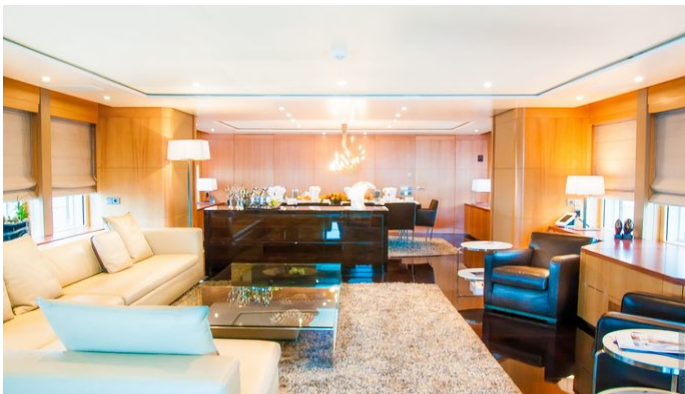

Details correct as of 20 Sep, 2024

FOR MORE INFORMATION:

[CLICK HERE](#) 

or SCAN QR CODE

MORE PHOTOS, VIDEO OR INTERACTIVE DECK PLANS:

[CLICK HERE](#)

GLORIA TERESA YACHT CHARTER

Superyacht GLORIA TERESA was built in 2005 by Izar. She is a 42m / 137'10 motor yacht with exterior design by Reymond Langton Design and interior styling by Reymond Langton Design . Gloria Teresa offers accommodation for up to 10 guests in 5 cabins with additional room for her crew of 8. She features a variety of amenities to ensure comfortable charter vacations, including, Air Conditioning, WiFi connection on board, Deck Jacuzzi & Stabilizers at Anchor. She also carries an impressive collection of toys as listed below.

GLORIA TERESA AMENITIES & TOYS

Jacuzzi

Wi-Fi

At-Anchor Stabilizers

Deck Jacuzzi

Air Conditioning

BBQ

For a full up-to-date list of leisure facilities or amenities onboard Motor Yacht Gloria Teresa please contact your Yacht Charter Broker prior to booking your vacation. If there is a particular water toy that you would like, but it is not listed, then it may be possible to rent this equipment for you.