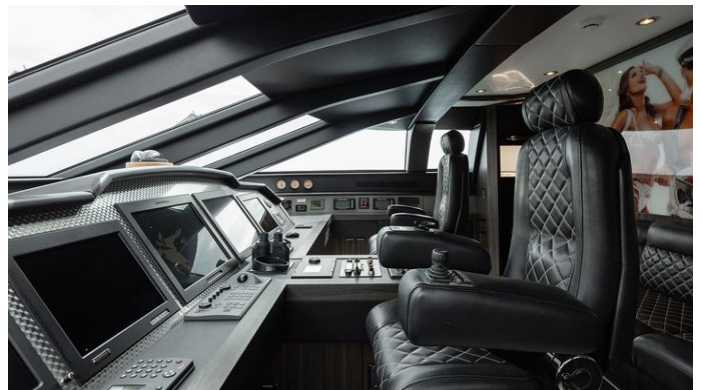

CRUISING SPEED
22 Knots

ACCOMMODATION

GUESTS	CABINS	CREW
8	4	5

CABIN CONFIGURATION

1 Master	2 Double
1 Twin	

CHARTER RATES

SUMMER
from
€80,000 / week + expenses

WINTER
from
€80,000 / week + expenses

Details correct as of 10 Nov, 2024

FOR MORE INFORMATION:

[CLICK HERE](#) 

or SCAN QR CODE

MORE PHOTOS, VIDEO OR INTERACTIVE DECK PLANS:

[CLICK HERE](#)

BAGHEERA YACHT CHARTER

Superyacht BAGHEERA was built in 2005 by Palmer Johnson. She is a 36.58m / 120' motor yacht with exterior design by Nuvolari Lenard and interior styling by Nuvolari Lenard . Bagheera offers accommodation for up to 8 guests in 4 cabins with additional room for her crew of 5. She features a variety of amenities to ensure comfortable charter vacations, including, Air Conditioning, WiFi connection on board, Deck Jacuzzi, Sunpads & Swimming Platform. She also carries an impressive collection of toys as listed below.