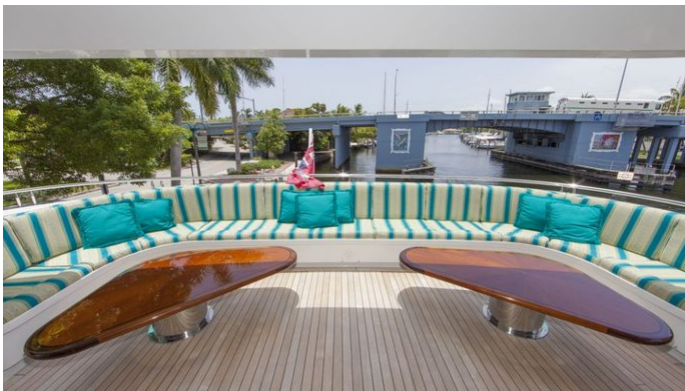

CRUISING SPEED
16 Knots

ACCOMMODATION

GUESTS	CABINS	CREW
10	5	9

CABIN CONFIGURATION
1 Master 3 Double
1 Twin

CHARTER RATES

SUMMER
from
\$150,000 / week + expenses

WINTER
from
\$150,000 / week + expenses

Details correct as of 25 Dec, 2024

FOR MORE INFORMATION:

[CLICK HERE](#) 

or SCAN QR CODE

MORE PHOTOS, VIDEO OR INTERACTIVE DECK PLANS:

[CLICK HERE](#)

RELENTLESS YACHT CHARTER

Superyacht RELENTLESS was built in 2001 by Trinity Yachts. She is a 44.2m / 145' Custom motor yacht with exterior design by Trinity Yachts and interior styling by Dee Robinson Interiors . Relentless offers accommodation for up to 10 guests in 5 cabins with additional room for her crew of 9. She features a variety of amenities to ensure comfortable charter vacations, including, Air Conditioning, WiFi connection on board, Deck Jacuzzi, Gym/exercise equipment & Stabilisers underway. She also carries an impressive collection of toys as listed below.