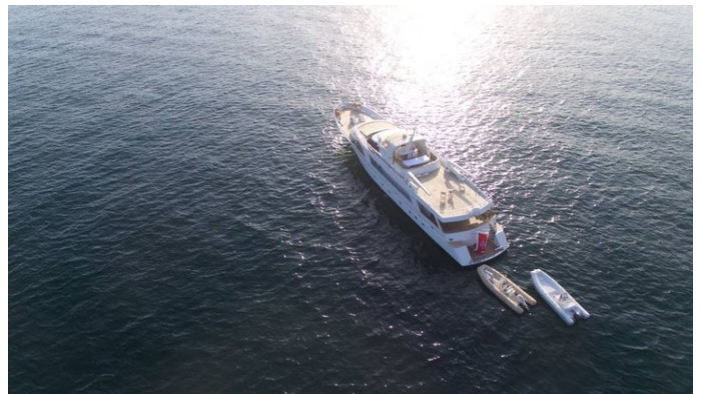

GITANES

Yacht Charter Details for 'Gitanes', the 35.4m Superyacht built by Benetti

SPECIFICATIONS

LENGTH
35.4m / 116'2

BEAM
7.6m / 24'11

DRAFT
2.77m / 9'1

YEAR
1982

REFIT
2015

CRUISING SPEED
11 Knots

ACCOMMODATION

GUESTS	CABINS	CREW
10	4	6

CABIN CONFIGURATION

1 Master	1 Double
2 Twin	2 Pullman

CHARTER RATES

SUMMER
from
€45,000 / week + expenses

WINTER
from
€45,000 / week + expenses

Details correct as of 10 Nov, 2024

FOR MORE INFORMATION:

[CLICK HERE](#) 

or SCAN QR CODE

MORE PHOTOS, VIDEO OR INTERACTIVE DECK PLANS:

[CLICK HERE](#)

GITANES YACHT CHARTER

Superyacht GITANES was built in 1982 by Benetti. She is a 35.4m / 116'2 Custom motor yacht with exterior design by Benetti . Gitanes offers accommodation for up to 10 guests in 4 cabins with additional room for her crew of 6. She features a variety of amenities to ensure comfortable charter vacations, including, Air Conditioning, WiFi connection on board & Stabilisers underway. She also carries an impressive collection of toys as listed below.

GITANES AMENITIES & TOYS

Stabilizers Underway

Wi-Fi

Air Conditioning

Satellite TV

For a full up-to-date list of leisure facilities or amenities onboard Motor Yacht Gitanes please contact your Yacht Charter Broker prior to booking your vacation. If there is a particular water toy that you would like, but it is not listed, then it may be possible to rent this equipment for you.