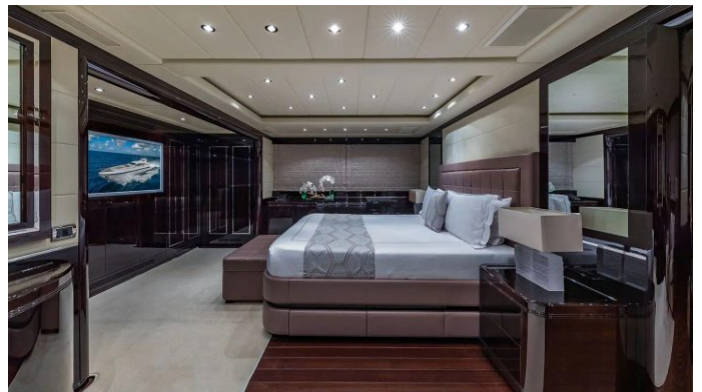

[CLICK HERE](#) 

or SCAN QR CODE

MORE PHOTOS, VIDEO OR INTERACTIVE DECK PLANS:

[CLICK HERE](#)

JOMAR YACHT CHARTER

Superyacht JOMAR was built in 2007 by Overmarine. She is a 40m / 131'3 Mangusta 130 motor yacht with exterior design by Stefano Righini . Jomar offers accommodation for up to 10 guests in 5 cabins with additional room for her crew of 6. She features a variety of amenities to ensure comfortable charter vacations. She also carries an impressive collection of toys as listed below.