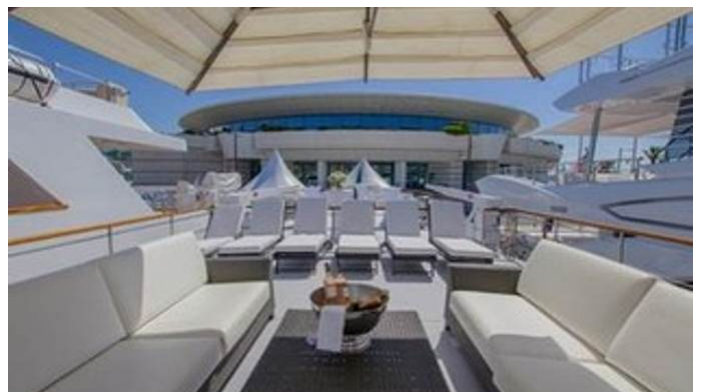

MORE PHOTOS, VIDEO OR INTERACTIVE DECK PLANS: