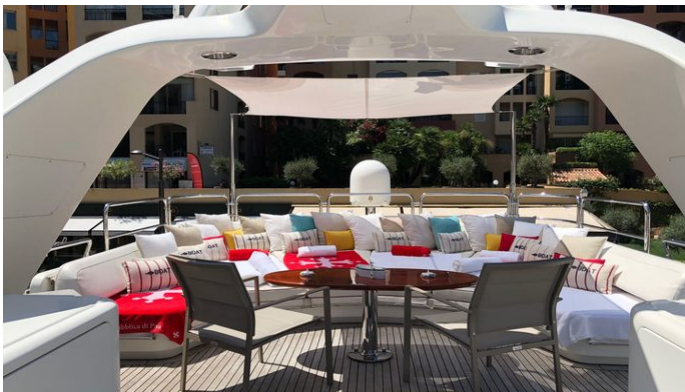

MORE PHOTOS, VIDEO OR INTERACTIVE DECK PLANS:

[CLICK HERE](#)