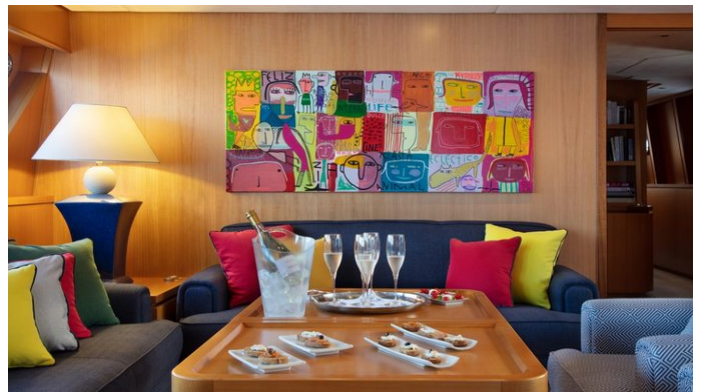

MORE PHOTOS, VIDEO OR INTERACTIVE DECK PLANS: