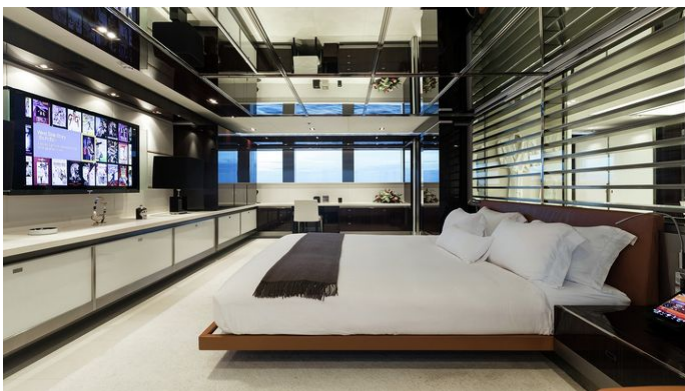

MORE PHOTOS, VIDEO OR INTERACTIVE DECK PLANS: