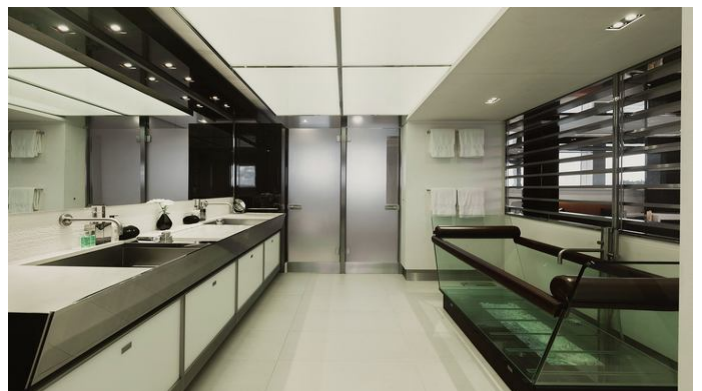

MORE PHOTOS, VIDEO OR INTERACTIVE DECK PLANS: