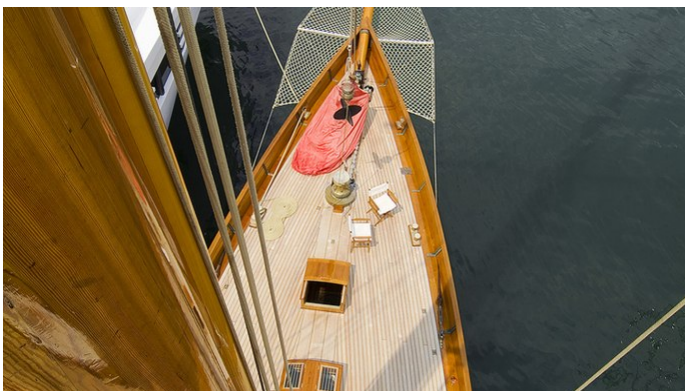

MORE PHOTOS, VIDEO OR INTERACTIVE DECK PLANS:

This document is not contractual. The yacht charters and their particulars displayed in the results above are displayed in good faith and whilst believed to be correct are not guaranteed. YachtCharterFleet.com does not warrant or assume any legal liability or responsibility for the accuracy, completeness, or usefulness of any information and/or images displayed. All information is subject to change without notice and is without warranty. Your preferred charter broker should provide you with yacht specifications, brochure and rates for your chosen dates during your charter yacht selection process. Starting prices are shown in a range of currencies for a one-week charter, unless otherwise indicated.