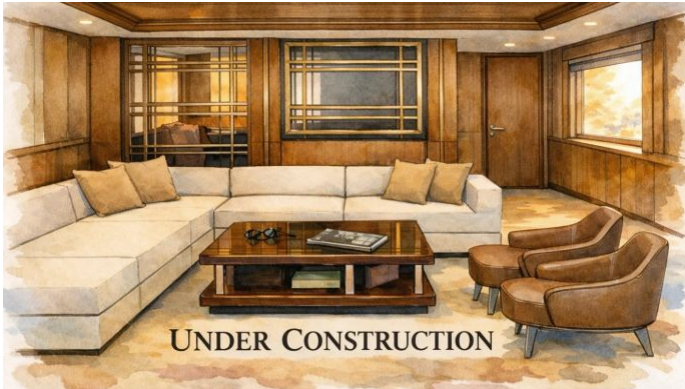

MORE PHOTOS, VIDEO OR INTERACTIVE DECK PLANS:

[CLICK HERE](#)