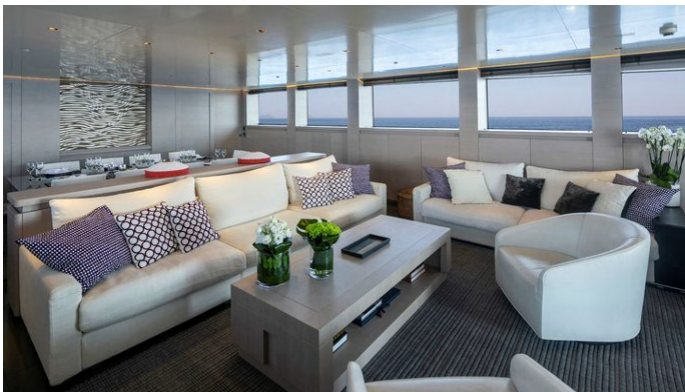

[CLICK HERE](#) 

or SCAN QR CODE

MORE PHOTOS, VIDEO OR INTERACTIVE DECK PLANS:

[CLICK HERE](#)

BILLA YACHT CHARTER

Superyacht BILLA was built in 2009 by Admiral Yachts. She is a 41.4m / 135'10 motor yacht with exterior design by LUCA DINI Design & Architecture and interior styling by LUCA DINI Design & Architecture . Billa offers accommodation for up to 11 guests in 5 cabins with additional room for her crew of 7. She features a variety of amenities to ensure comfortable charter vacations, including, Air Conditioning & WiFi connection on board. She also carries an impressive collection of toys as listed below.

BILLA AMENITIES & TOYS

Sun Deck

Wi-Fi

Sunpads

Air Conditioning

Satellite TV

Games Consoles

For a full up-to-date list of leisure facilities or amenities onboard Motor Yacht Billa please contact your Yacht Charter Broker prior to booking your vacation. If there is a particular water toy that you would like, but it is not listed, then it may be possible to rent this equipment for you.