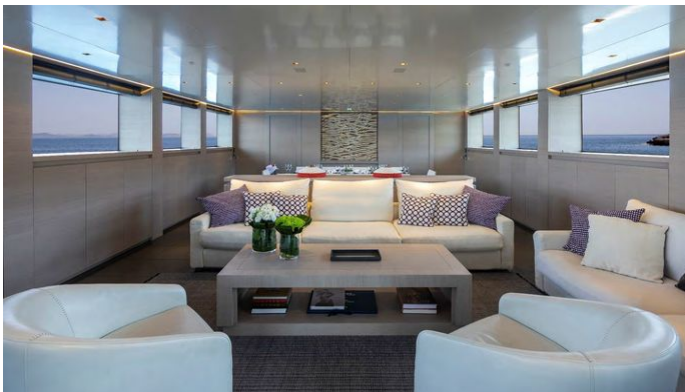

[CLICK HERE](#) 

or SCAN QR CODE

MORE PHOTOS, VIDEO OR INTERACTIVE DECK PLANS:

[CLICK HERE](#)

BILLA YACHT CHARTER

Superyacht BILLA was built in 2009 by Admiral Yachts. She is a 41.4m / 135'10 motor yacht with exterior design by LUCA DINI Design & Architecture and interior styling by LUCA DINI Design & Architecture . Billa offers accommodation for up to 11 guests in 5 cabins with additional room for her crew of 7. She features a variety of amenities to ensure comfortable charter vacations, including, Air Conditioning & WiFi connection on board. She also carries an impressive collection of toys as listed below.

BILLA AMENITIES & TOYS

Sun Deck

Wi-Fi

Sunpads

Air Conditioning

Satellite TV

Games Consoles

For a full up-to-date list of leisure facilities or amenities onboard Motor Yacht Billa please contact your Yacht Charter Broker prior to booking your vacation. If there is a particular water toy that you would like, but it is not listed, then it may be possible to rent this equipment for you.