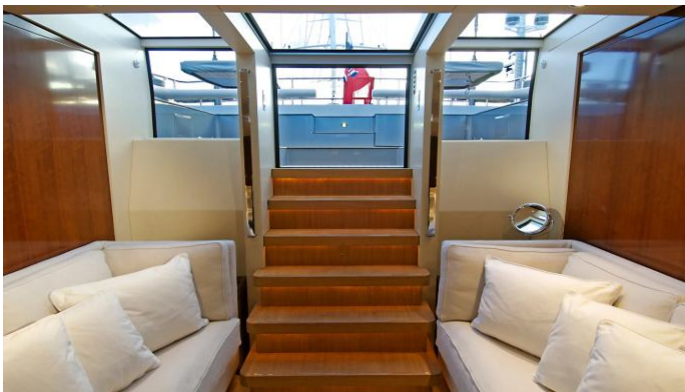

MORE PHOTOS, VIDEO OR INTERACTIVE DECK PLANS:

[CLICK HERE](#)

MYSTERE YACHT CHARTER

Superyacht MYSTERE was built in 2006 by Vitters. She is a 43.2m / 141'9 Custom sail yacht with exterior design by Tripp Design and interior styling by Rhoades Young . Mystere offers accommodation for up to guests in cabins with additional room for her crew of . She features a variety of amenities to ensure comfortable charter vacations. She also carries an impressive collection of toys as listed below.

MYSTERE AMENITIES & TOYS

Wi-Fi

Sunpads

Air Conditioning

For a full up-to-date list of leisure facilities or amenities onboard Sail Yacht Mystere please contact your Yacht Charter Broker prior to booking your vacation. If there is a particular water toy that you would like, but it is not listed, then it may be possible to rent this equipment for you.