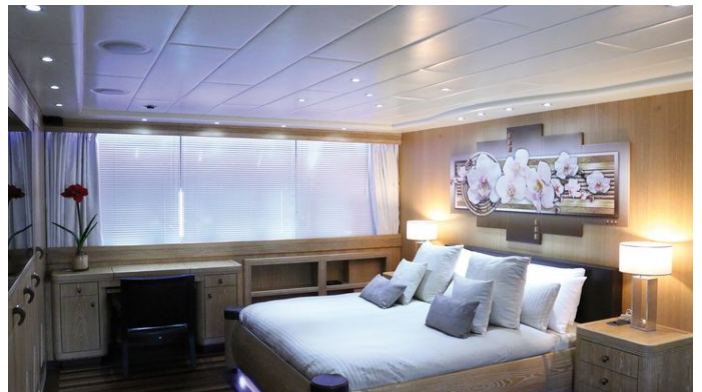

MORE PHOTOS, VIDEO OR INTERACTIVE DECK PLANS:

[CLICK HERE](#)

JFF YACHT CHARTER

Superyacht JFF was built in 2001 by Overmarine. She is a 33.5m / 109'11 Mangusta 108 motor yacht with exterior design by Stefano Righini . JFF offers accommodation for up to 8 guests in 3 cabins with additional room for her crew of 5. She features a variety of amenities to ensure comfortable charter vacations, including, Air Conditioning & WiFi connection on board. She also carries an impressive collection of toys as listed below.