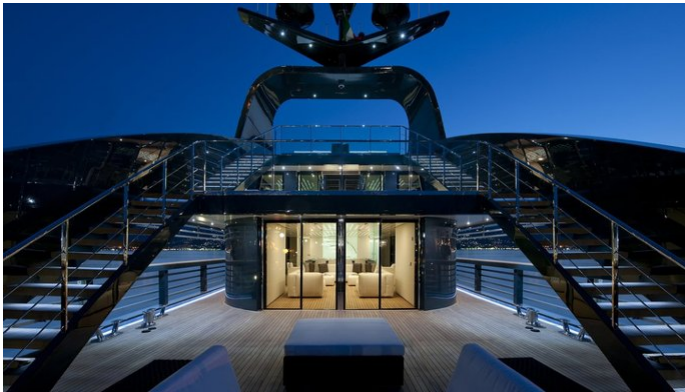

MORE PHOTOS, VIDEO OR INTERACTIVE DECK PLANS: