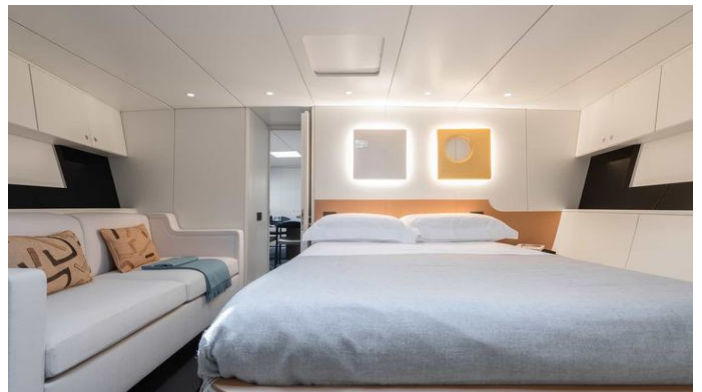

MORE PHOTOS, VIDEO OR INTERACTIVE DECK PLANS: