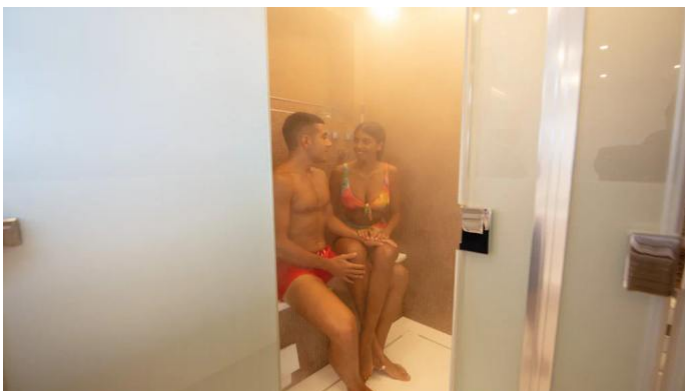

MORE PHOTOS, VIDEO OR INTERACTIVE DECK PLANS: