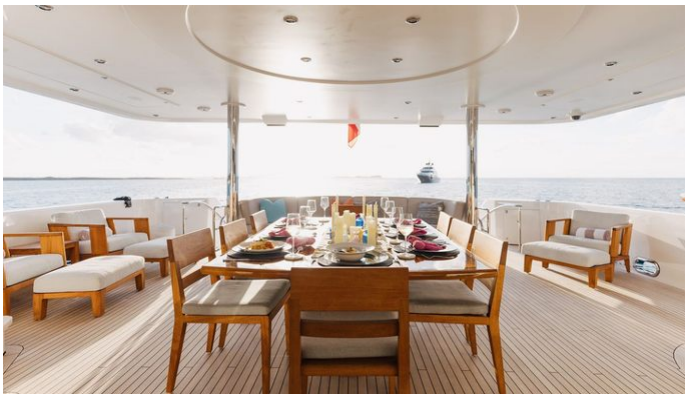

ACCOMMODATION

GUESTS	CABINS	CREW
10	5	8

CABIN CONFIGURATION

1 Master	1 VIP
1 Double	2 Double/Twin

CHARTER RATES

SUMMER
from
\$120,000 / week + expenses

WINTER
from
\$120,000 / week + expenses

Details correct as of 10 Nov, 2024

FOR MORE INFORMATION:

[CLICK HERE](#) 

or SCAN QR CODE

MORE PHOTOS, VIDEO OR INTERACTIVE DECK PLANS:

[CLICK HERE](#)

MEMENTO VIVERE YACHT CHARTER

Superyacht MEMENTO VIVERE was built in 2005 by Westport Yachts. She is a 39.62m / 130' Westport 130 motor yacht with exterior design by Gregory Marshall . Memento Vivere offers accommodation for up to 10 guests in 5 cabins with additional room for her crew of 8. She features a variety of amenities to ensure comfortable charter vacations, including, Gym/exercise equipment, Sunpads, Air Conditioning, Deck Jacuzzi, Stabilisers underway, Stabilizers at Anchor & WiFi connection on board. She also carries an impressive collection of toys as listed below.

MEMENTO VIVERE AMENITIES & TOYS

Stabilizers Underway

Exterior Bar

Sun Deck

Wi-Fi

Swimming Platform

At-Anchor Stabilizers

Sunpads