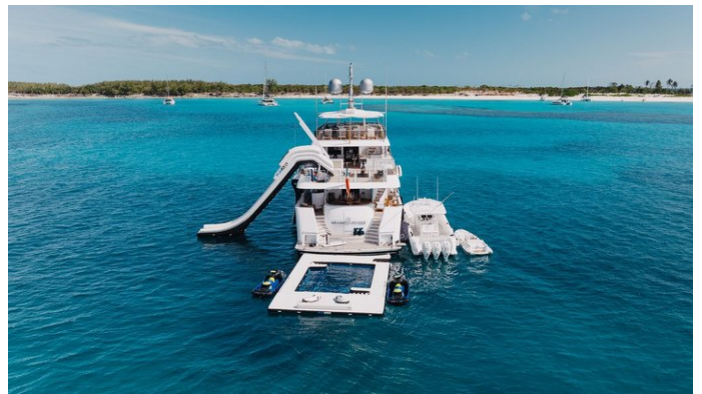

MEMENTO VIVERE

Yacht Charter Details for 'Memento Vivere', the 39.62m Superyacht built by Westport Yachts

SPECIFICATIONS

LENGTH
39.62m / 130'

BEAM DRAFT
7.92m / 26' 1.98m / 6'6"

YEAR REFIT
2005 2021

CRUISING SPEED
18 Knots

FOR MORE INFORMATION:

[CLICK HERE](#) 

or SCAN QR CODE

MORE PHOTOS, VIDEO OR INTERACTIVE DECK PLANS:

[CLICK HERE](#)

MEMENTO VIVERE YACHT CHARTER

Superyacht MEMENTO VIVERE was built in 2005 by Westport Yachts. She is a 39.62m / 130' Westport 130 motor yacht with exterior design by Gregory Marshall . Memento Vivere offers accommodation for up to 10 guests in 5 cabins with additional room for her crew of 8. She features a variety of amenities to ensure comfortable charter vacations, including, Gym/exercise equipment, Sunpads, Air Conditioning, Deck Jacuzzi, Stabilisers underway, Stabilizers at Anchor & WiFi connection on board. She also carries an impressive collection of toys as listed below.

MEMENTO VIVERE AMENITIES & TOYS

Stabilizers Underway

Exterior Bar

Sun Deck

Wi-Fi

Swimming Platform

At-Anchor Stabilizers

Sunpads