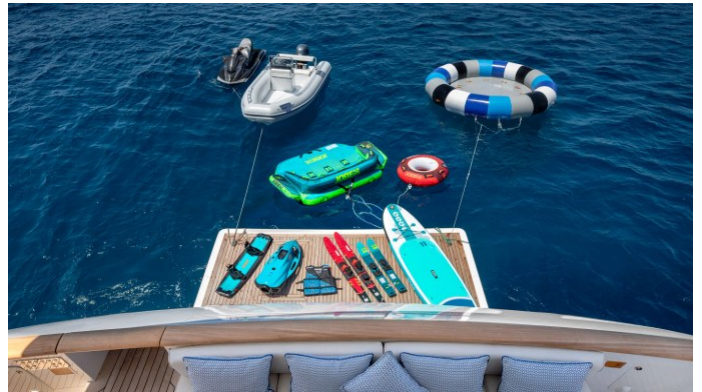

YachtCharterFleet

THE SMARTEST WAY TO SEARCH

ENERGY

Yacht Charter Details for 'Energy', the 33.6m Superyacht built by Cantieri di Pisa

SPECIFICATIONS

LENGTH
33.6m / 110'3

BEAM
7.45m / 24'5

DRAFT
1.8m / 5'11

MORE PHOTOS, VIDEO OR INTERACTIVE DECK PLANS:

[CLICK HERE](#)

ENERGY YACHT CHARTER

Superyacht ENERGY was built in 2001 by Cantieri di Pisa. She is a 33.6m / 110'3 Akhir 110 motor yacht with exterior design by Cantieri di Pisa . Energy offers accommodation for up to 12 guests in 5 cabins with additional room for her crew of 6. She features a variety of amenities to ensure comfortable charter vacations. She also carries an impressive collection of toys as listed below.

ENERGY AMENITIES & TOYS

Stabilizers Underway

Sun Deck

Wi-Fi

Air Conditioning

For a full up-to-date list of leisure facilities or amenities onboard Motor Yacht Energy please contact your Yacht Charter Broker prior to booking your vacation. If there is a particular water toy that you would like, but it is not listed, then it may be possible to rent this equipment for you.