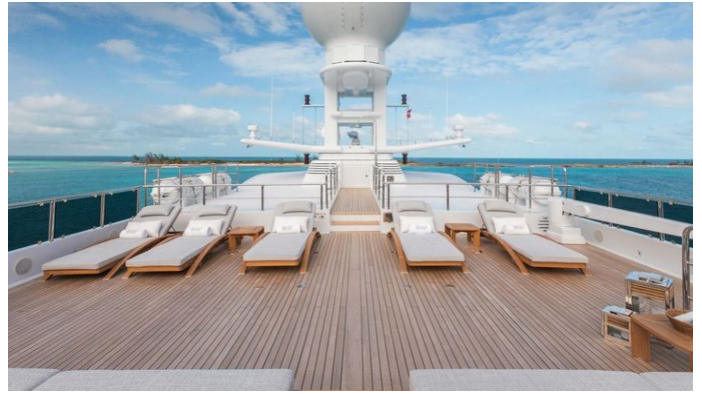

[CLICK HERE](#) 

or SCAN QR CODE

MORE PHOTOS, VIDEO OR INTERACTIVE DECK PLANS:

[CLICK HERE](#)

JOIA THE CROWN JEWEL YACHT CHARTER

Superyacht JOIA THE CROWN JEWEL was built in 2010 by Codecasa. She is a 65m / 213'3 Codecasa 65 motor yacht with exterior design by Codecasa and interior styling by Della Role Design . Joia The Crown Jewel offers accommodation for up to 12 guests in 9 cabins with additional room for her crew of 19. She features a variety of amenities to ensure comfortable charter vacations, including, Elevator / Lift, WiFi connection on board, Wheelchair Friendly, Beach Club, Massage Room, Bow Thruster, Sun Deck, Sunpads, Air Conditioning, Deck Jacuzzi, Gym/exercise equipment, Stabilisers underway & Stabilizers at Anchor. She also carries an impressive collection of toys as listed below.

JOIA THE CROWN JEWEL AMENITIES & TOYS

| | | | | | |
|--|-----------------|---|-----------------------|---|----------------------|
|  | Jacuzzi |  | Massage Room |  | Stabilizers Underway |
|  | Sun Deck |  | Bow Thruster |  | Wi-Fi |
|  | Video On-Demand |  | At-Anchor Stabilizers |  | Sunpads |
|  | Deck Jacuzzi |  | Movie Theatre |  | Gym |
|  | Beach Club |  | Elevator |  | Air Conditioning |
|  | BBQ |  | Wheelchair Accessible |  | Satellite TV |
|  | Karaoke | | | | |

For a full up-to-date list of leisure facilities or amenities onboard Motor Yacht Joia The Crown Jewel please contact your Yacht Charter Broker prior to booking your vacation. If there is a particular water toy that you would like, but it is not listed, then it may be possible to rent this equipment for you.