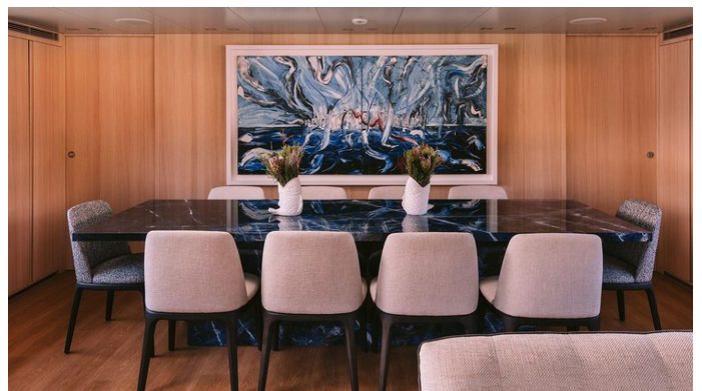

MORE PHOTOS, VIDEO OR INTERACTIVE DECK PLANS: