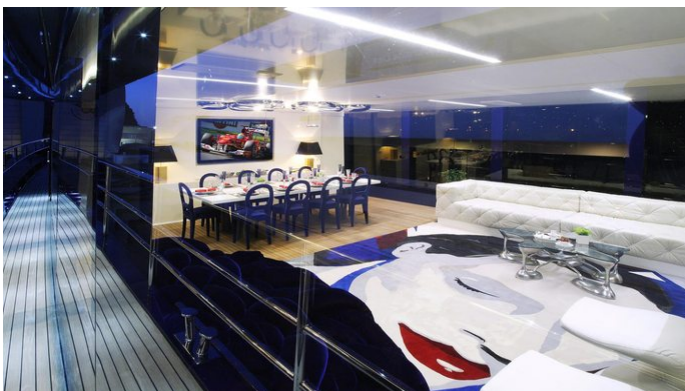

Details correct as of 20 Sep, 2024

FOR MORE INFORMATION:

[CLICK HERE](#) 

or SCAN QR CODE

MORE PHOTOS, VIDEO OR INTERACTIVE DECK PLANS:

[CLICK HERE](#)

BLADE II YACHT CHARTER

Superyacht BLADE II was built in 2009 by MMGI Shipyard. She is a 44m / 144'4 Custom motor yacht with exterior design by A Lab and interior styling by Michela Reverberi . Blade II offers accommodation for up to 10 guests in 5 cabins with additional room for her crew of 8. She features a variety of amenities to ensure comfortable charter vacations, including, Air Conditioning, WiFi connection on board, Elevator / Lift, Wheelchair Friendly, Stabilizers at Anchor, Sun Deck, Sunpads & Swimming Platform. She also carries an impressive collection of toys as listed below.