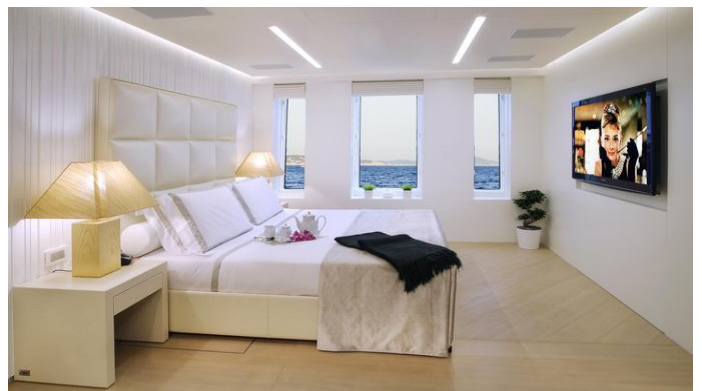

CRUISING SPEED
12 Knots

ACCOMMODATION

GUESTS	CABINS	CREW
10	5	8

CABIN CONFIGURATION

1 Master	3 VIP
1 Twin	

CHARTER RATES

SUMMER
from
€125,000 / week + expenses

WINTER
from
\$125,000 / week + expenses

Details correct as of 20 Sep, 2024

FOR MORE INFORMATION:

[CLICK HERE](#) 

or SCAN QR CODE

MORE PHOTOS, VIDEO OR INTERACTIVE DECK PLANS:

[CLICK HERE](#)

BLADE II YACHT CHARTER

Superyacht BLADE II was built in 2009 by MMGI Shipyard. She is a 44m / 144'4 Custom motor yacht with exterior design by A Lab and interior styling by Michela Reverberi . Blade II offers accommodation for up to 10 guests in 5 cabins with additional room for her crew of 8. She features a variety of amenities to ensure comfortable charter vacations, including, Air Conditioning, WiFi connection on board, Elevator / Lift, Wheelchair Friendly, Stabilizers at Anchor, Sun Deck, Sunpads & Swimming Platform. She also carries an impressive collection of toys as listed below.