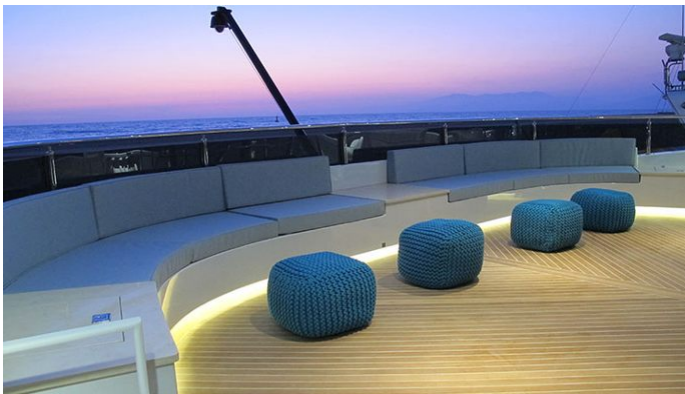

[CLICK HERE](#) 

or SCAN QR CODE

MORE PHOTOS, VIDEO OR INTERACTIVE DECK PLANS:

[CLICK HERE](#)

SHU U RITE YACHT CHARTER

Superyacht SHU U RITE was built in 2013 by Curvelle. She is a 34.11m / 111'11 Custom motor yacht with exterior design by Incat Crowther and interior styling by Lila-Lou London . Shu U Rite offers accommodation for up to 12 guests in 6 cabins with additional room for her crew of 6. She features a variety of amenities to ensure comfortable charter vacations, including, Air Conditioning, WiFi connection on board, Deck Jacuzzi & Beach Club. She also carries an impressive collection of toys as listed below.

SHU U RITE AMENITIES & TOYS

- | | | |
|--|---|--|
|  Jacuzzi |  Exterior Bar |  Sun Deck |
|  Wi-Fi |  Swimming Platform |  Sunpads |
|  Deck Jacuzzi |  Beach Club |  Air Conditioning |
|  Games Consoles | | |