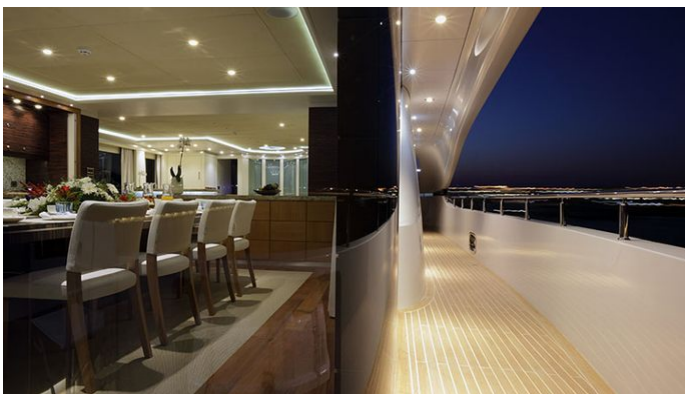

[CLICK HERE](#) 

or SCAN QR CODE

MORE PHOTOS, VIDEO OR INTERACTIVE DECK PLANS:

[CLICK HERE](#)

SHU U RITE YACHT CHARTER

Superyacht SHU U RITE was built in 2013 by Curvelle. She is a 34.11m / 111'11 Custom motor yacht with exterior design by Incat Crowther and interior styling by Lila-Lou London . Shu U Rite offers accommodation for up to 12 guests in 6 cabins with additional room for her crew of 6. She features a variety of amenities to ensure comfortable charter vacations, including, Air Conditioning, WiFi connection on board, Deck Jacuzzi & Beach Club. She also carries an impressive collection of toys as listed below.

SHU U RITE AMENITIES & TOYS

- | | | |
|--|---|--|
|  Jacuzzi |  Exterior Bar |  Sun Deck |
|  Wi-Fi |  Swimming Platform |  Sunpads |
|  Deck Jacuzzi |  Beach Club |  Air Conditioning |
|  Games Consoles | | |