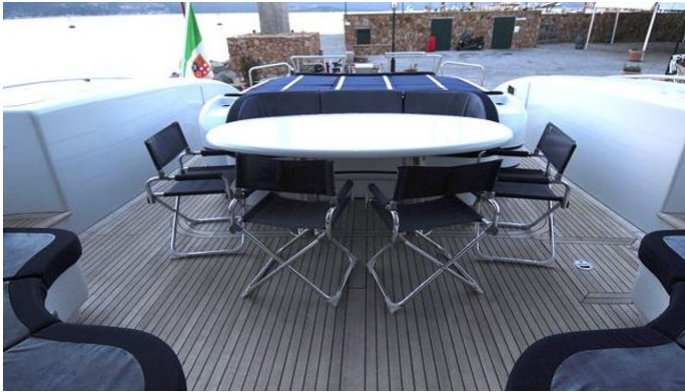

Details correct as of 25 Dec, 2024

FOR MORE INFORMATION:

[CLICK HERE](#)

or SCAN QR CODE

MORE PHOTOS, VIDEO OR INTERACTIVE DECK PLANS:

 [CLICK HERE](#)

SHELLONA YACHT CHARTER

Superyacht SHELLONA was built in 2003 by Overmarine. She is a 33.5m / 109'11 Mangusta 108 motor yacht with exterior design by Stefano Righini . Shellona offers accommodation for up to 9 guests in 4 cabins with additional room for her crew of 5. She features a variety of amenities to ensure comfortable charter vacations. She also carries an impressive collection of toys as listed below.

SHELLONA AMENITIES & TOYS

For a full up-to-date list of leisure facilities or amenities onboard Motor Yacht Shellona please contact your Yacht Charter Broker prior to booking your vacation. If there is a particular water toy that you would like, but it is not listed, then it may be possible to rent this equipment for you.