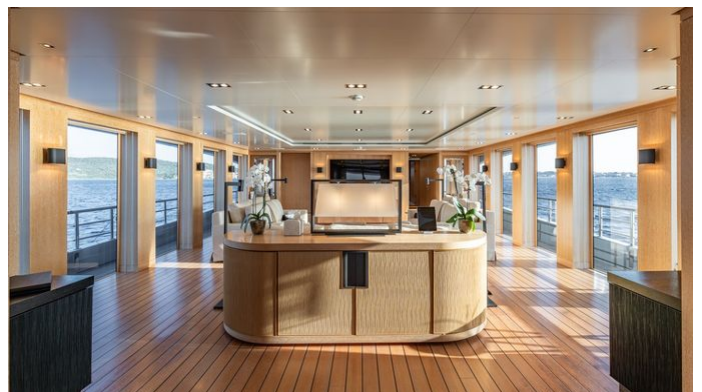

FOR MORE INFORMATION:

[CLICK HERE](#) 

or SCAN QR CODE

MORE PHOTOS, VIDEO OR INTERACTIVE DECK PLANS:

 [CLICK HERE](#)

REBELS YACHT CHARTER

Superyacht REBELS was built in 2014 by Couach. She is a 50m / 164'1 Couach 5000 FLY motor yacht with exterior design by Couach and interior styling by Metrica . Rebels offers accommodation for up to 12 guests in 6 cabins with additional room for her crew of 10. She features a variety of amenities to ensure comfortable charter vacations, including, Owner Study, Air Conditioning, Deck Jacuzzi, Stabilisers underway, Stabilizers at Anchor & WiFi connection on board. She also carries an impressive collection of toys as listed below.

REBELS AMENITIES & TOYS

Owner Study

Stabilizers Underway

Hammam

Exterior Bar

Bow Thruster

Sun Deck

Wi-Fi

At-Anchor Stabilizers

Sunpads

Deck Jacuzzi

Air Conditioning

For a full up-to-date list of leisure facilities or amenities onboard Motor Yacht Rebels please contact your Yacht Charter Broker prior to booking your vacation. If there is a particular water toy that you would like, but it is not listed, then it may be possible to rent this equipment for you.