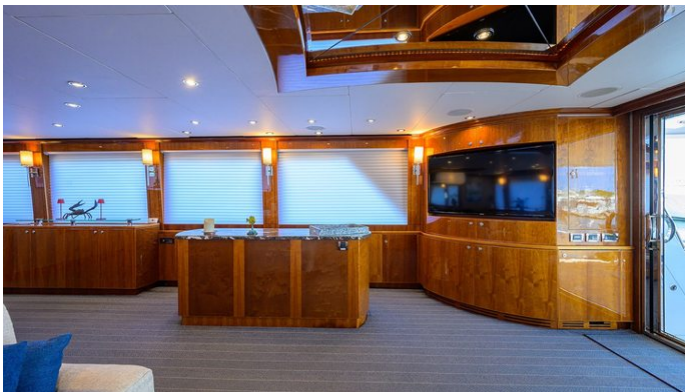

[CLICK HERE](#) 

or SCAN QR CODE

MORE PHOTOS, VIDEO OR INTERACTIVE DECK PLANS:

[CLICK HERE](#)

DONE DEAL YACHT CHARTER

Superyacht DONE DEAL was built in 2010 by Hargrave. She is a 30.8m / 101'1 Custom motor yacht with exterior design by Hargrave and interior styling by Yacht Interiors by Shelley . Done Deal offers accommodation for up to 9 guests in 4 cabins with additional room for her crew of 4. She features a variety of amenities to ensure comfortable charter vacations, including, Air Conditioning, Deck Jacuzzi, Stabilisers underway & WiFi connection on board. She also carries an impressive collection of toys as listed below.

DONE DEAL AMENITIES & TOYS

Jacuzzi

Stabilizers Underway

Wi-Fi

Air Conditioning

For a full up-to-date list of leisure facilities or amenities onboard Motor Yacht Done Deal please contact your Yacht Charter Broker prior to booking your vacation. If there is a particular water toy that you would like, but it is not listed, then it may be possible to rent this equipment for you.