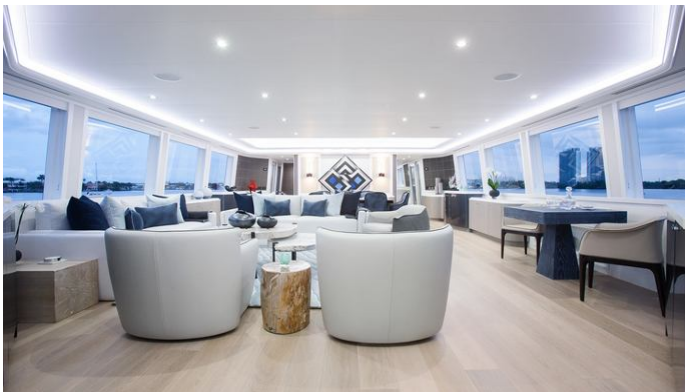

MORE PHOTOS, VIDEO OR INTERACTIVE DECK PLANS:

This document is not contractual. The yacht charters and their particulars displayed in the results above are displayed in good faith and whilst believed to be correct are not guaranteed. YachtCharterFleet.com does not warrant or assume any legal liability or responsibility for the accuracy, completeness, or usefulness of any information and/or images displayed. All information is subject to change without notice and is without warranty. Your preferred charter broker should provide you with yacht specifications, brochure and rates for your chosen dates during your charter yacht selection process. Starting prices are shown in a range of currencies for a one-week charter, unless otherwise indicated.