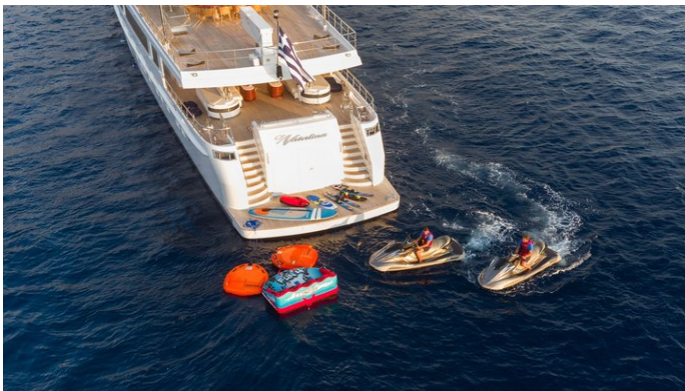

O'NATALINA

Yacht Charter Details for 'O'Natalina', the 56.01m Superyacht built by Picchiotti

SPECIFICATIONS

LENGTH
56.01m / 183'9

BEAM DRAFT
8.9m / 29'2 2.3m / 7'7

YEAR REFIT
1985 2017

CRUISING SPEED
14 Knots

FOR MORE INFORMATION:

[CLICK HERE](#) 

or SCAN QR CODE

MORE PHOTOS, VIDEO OR INTERACTIVE DECK PLANS:

[CLICK HERE](#)

O'NATALINA YACHT CHARTER

Superyacht O'NATALINA was built in 1985 by Picchiotti. She is a 56.01m / 183'9 Custom motor yacht with exterior design by Picchiotti and interior styling by Picchiotti . O'Natalina offers accommodation for up to 12 guests in 7 cabins with additional room for her crew of 12. She features a variety of amenities to ensure comfortable charter vacations, including, Air Conditioning & Stabilisers underway. She also carries an impressive collection of toys as listed below.

O'NATALINA AMENITIES & TOYS

	Stabilizers Underway		Exterior Bar		Crane
	Sun Deck		Wi-Fi		Swimming Platform
	Satcom		Dance Floor		Air Conditioning
	Inflatable Water Slide		Satellite TV		

For a full up-to-date list of leisure facilities or amenities onboard Motor Yacht O'Natalina please contact your Yacht Charter Broker prior to booking your vacation. If there is a particular water toy that you would like, but it is not listed, then it may be possible to rent this equipment for you.