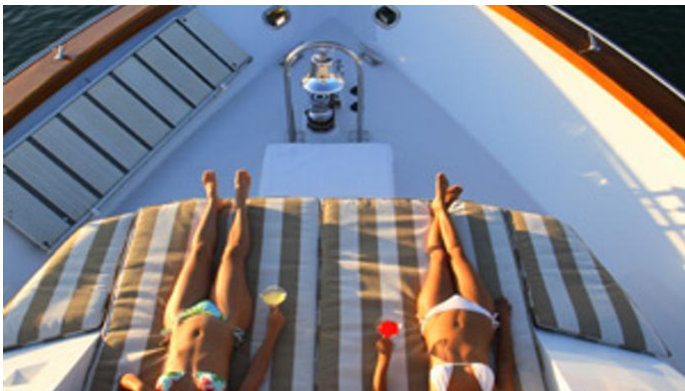

MORE PHOTOS, VIDEO OR INTERACTIVE DECK PLANS: