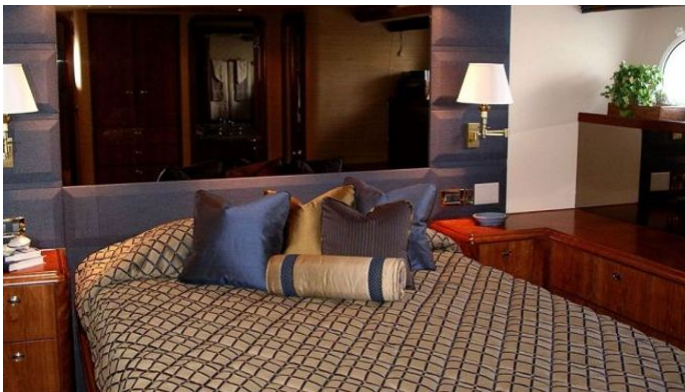

YEAR REFIT
2004

CRUISING SPEED
24 Knots

ACCOMMODATION

GUESTS CABINS CREW
8 **4** **4**

CABIN CONFIGURATION
3 Double 1 Single

CHARTER RATES

SUMMER
from
\$49,000 / week + expenses

WINTER
from
\$49,000 / week + expenses

Details correct as of 19 Sep, 2024

FOR MORE INFORMATION:

[CLICK HERE](#) 

or SCAN QR CODE

MORE PHOTOS, VIDEO OR INTERACTIVE DECK PLANS:

[CLICK HERE](#)

SENSATION YACHT CHARTER

Superyacht SENSATION was built in 2004 by Westport Yachts. She is a 34.1m / 111'11 Westport 112 motor yacht with exterior design by Westport Yachts and interior styling by Pacific Custom Interiors . Sensation offers accommodation for up to 8 guests in 4 cabins with additional room for her crew of 4. She features a variety of amenities to ensure comfortable charter vacations, including, At Anchor Stabilizers & Jacuzzi (on deck). She also carries an impressive collection of toys as listed below.