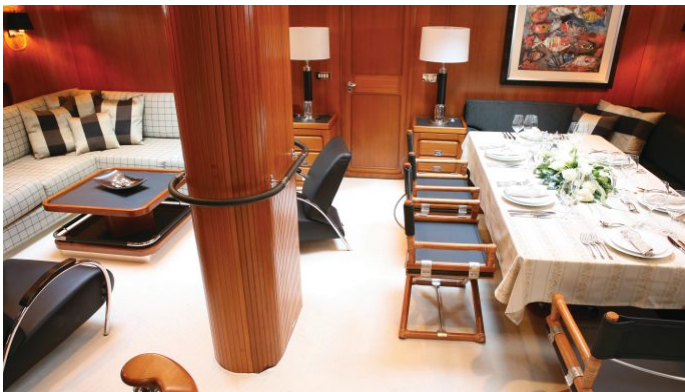

CRUISING SPEED
11 Knots

ACCOMMODATION

GUESTS	CABINS	CREW
9	3	7

CABIN CONFIGURATION

1 Master	1 Double
1 Twin	2 Pullman

CHARTER RATES

SUMMER
from
€57,000 / week + expenses

WINTER
from
€57,000 / week + expenses

Details correct as of 10 Nov, 2024

FOR MORE INFORMATION:

[CLICK HERE](#) 

or SCAN QR CODE

MORE PHOTOS, VIDEO OR INTERACTIVE DECK PLANS:

[CLICK HERE](#)

GITANA YACHT CHARTER

Superyacht GITANA was built in 1989 by Perini Navi. She is a 35.97m / 118' sail yacht with exterior design by Perini Navi and interior styling by Perini Navi. Gitana offers accommodation for up to 9 guests in 3 cabins with additional room for her crew of 7. She features a variety of amenities to ensure comfortable charter vacations, including Air Conditioning. She also carries an impressive collection of toys as listed below.

GITANA AMENITIES & TOYS

Ipod Docking

Air Conditioning

Satellite TV

Karaoke

For a full up-to-date list of leisure facilities or amenities onboard Sail Yacht Gitana please contact your Yacht Charter Broker prior to booking your vacation. If there is a particular water toy that you would like, but it is not listed, then it may be possible to rent this equipment for you.