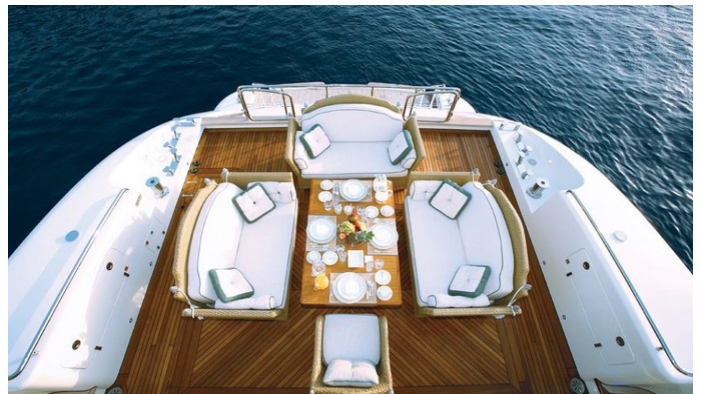

CRUISING SPEED
22 Knots

ACCOMMODATION

GUESTS	CABINS	CREW
12	6	7

CABIN CONFIGURATION

1 Master	2 VIP
2 Twin	4 Pullman

CHARTER RATES

SUMMER
from
\$75,000 / week + expenses

WINTER
from
\$75,000 / week + expenses

Details correct as of 20 Sep, 2024

FOR MORE INFORMATION:

[CLICK HERE](#) 

or SCAN QR CODE

MORE PHOTOS, VIDEO OR INTERACTIVE DECK PLANS:

[CLICK HERE](#)

ALFA XII YACHT CHARTER

Superyacht ALFA XII was built in 2006 by ISA. She is a 40.54m / 133' ISA 133 motor yacht with exterior design by Andrea Bacigalupo . Alfa XII offers accommodation for up to 12 guests in 6 cabins with additional room for her crew of 7. She features a variety of amenities to ensure comfortable charter vacations, including, Air Conditioning & Deck Jacuzzi. She also carries an impressive collection of toys as listed below.

ALFA XII AMENITIES & TOYS

Jacuzzi

At-Anchor Stabilizers

Deck Jacuzzi

Air Conditioning

For a full up-to-date list of leisure facilities or amenities onboard Motor Yacht Alfa XII please contact your Yacht Charter Broker prior to booking your vacation. If there is a particular water toy that you would like, but it is not listed, then it may be possible to rent this equipment for you.