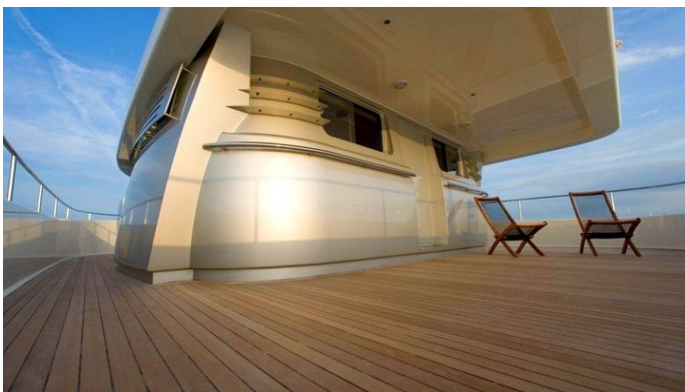

MORE PHOTOS, VIDEO OR INTERACTIVE DECK PLANS:

[CLICK HERE](#)

BRADLEY YACHT CHARTER

Superyacht BRADLEY was built in 2007 by H2X. She is a 25.81m / 84'8 Custom motor yacht with exterior design by Vaton Design and interior styling by H2X . Bradley offers accommodation for up to 10 guests in 5 cabins with additional room for her crew of 4. She features a variety of amenities to ensure comfortable charter vacations, including, Air Conditioning, WiFi connection on board & Deck Jacuzzi. She also carries an impressive collection of toys as listed below.

BRADLEY AMENITIES & TOYS

Jacuzzi

Wi-Fi

Ipod Docking

Deck Jacuzzi

Air Conditioning

For a full up-to-date list of leisure facilities or amenities onboard Motor Yacht Bradley please contact your Yacht Charter Broker prior to booking your vacation. If there is a particular water toy that you would like, but it is not listed, then it may be possible to rent this equipment for you.