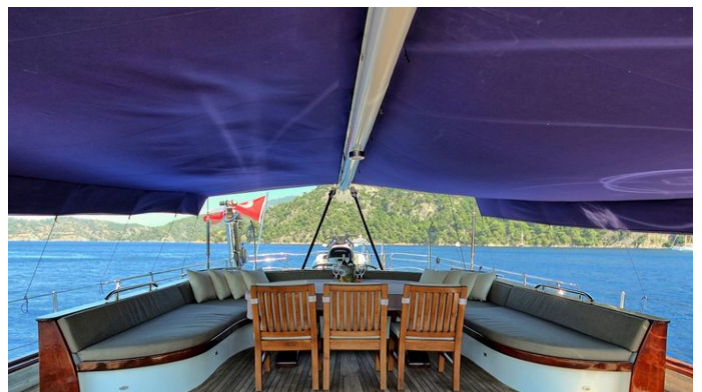

NAUTILUS

Yacht Charter Details for 'Nautilus', the 38m Superyacht built by Nord Winds

SPECIFICATIONS

LENGTH
38m / 124'8

BEAM DRAFT
7.6m / 24'11 3.85m / 12'8

YEAR REFIT
2008 2015

CRUISING SPEED
12 Knots

ACCOMMODATION

or SCAN QR CODE

MORE PHOTOS, VIDEO OR INTERACTIVE DECK PLANS:

[CLICK HERE](#)

NAUTILUS YACHT CHARTER

Superyacht NAUTILUS was built in 2008 by Nord Winds. She is a 38m / 124'8 sail yacht with exterior design by Robert Delus and interior styling by Robert Delus . Nautilus offers accommodation for up to 10 guests in 5 cabins with additional room for her crew of 6. She features a variety of amenities to ensure comfortable charter vacations, including, Air Conditioning, WiFi connection on board & Deck Jacuzzi. She also carries an impressive collection of toys as listed below.

NAUTILUS AMENITIES & TOYS

 Jacuzzi Wi-Fi Ipod Docking Deck Jacuzzi Sauna Air Conditioning Satellite TV

For a full up-to-date list of leisure facilities or amenities onboard Sail Yacht Nautilus please contact your Yacht Charter Broker prior to booking your vacation. If there is a particular water toy that you would like, but it is not listed, then it may be possible to rent this equipment for you.