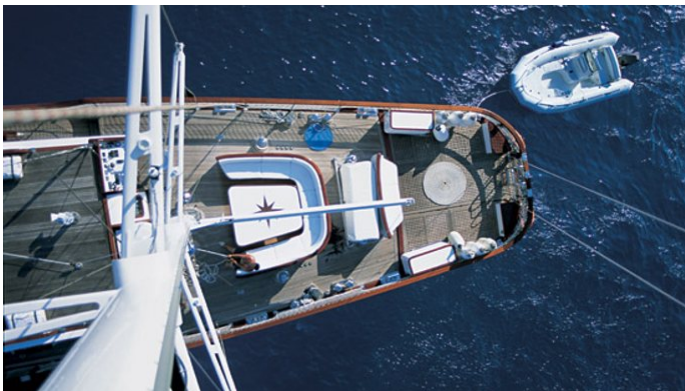

MORE PHOTOS, VIDEO OR INTERACTIVE DECK PLANS: