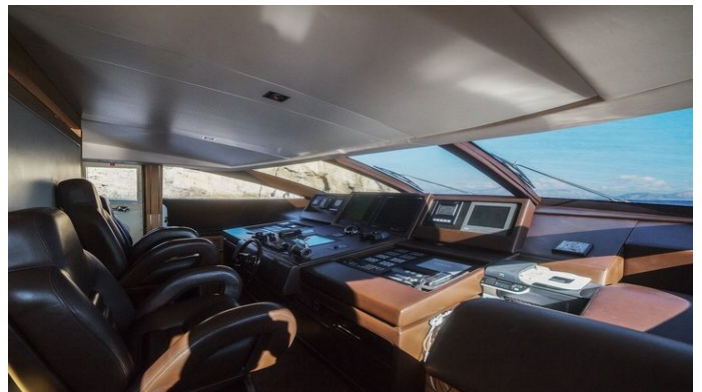

MORE PHOTOS, VIDEO OR INTERACTIVE DECK PLANS: