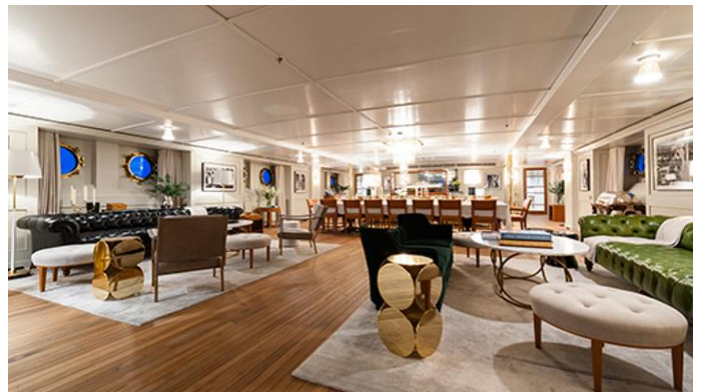

Details correct as of 19 Sep, 2024

FOR MORE INFORMATION:

[CLICK HERE](#) 

or SCAN QR CODE

MORE PHOTOS, VIDEO OR INTERACTIVE DECK PLANS:

[CLICK HERE](#)

SHEMARA YACHT CHARTER

Superyacht SHEMARA was built in 1938 by Vosper Thornycroft. She is a 64.7m / 212'3 Custom motor yacht with exterior design by Design Unlimited and interior styling by Design Unlimited . Shemara offers accommodation for up to 12 guests in 6 cabins with additional room for her crew of 16. She features a variety of amenities to ensure comfortable charter vacations. She also carries an impressive collection of toys as listed below.