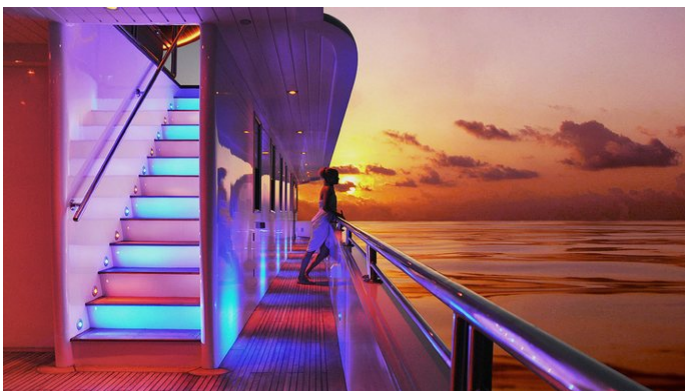

MORE PHOTOS, VIDEO OR INTERACTIVE DECK PLANS: