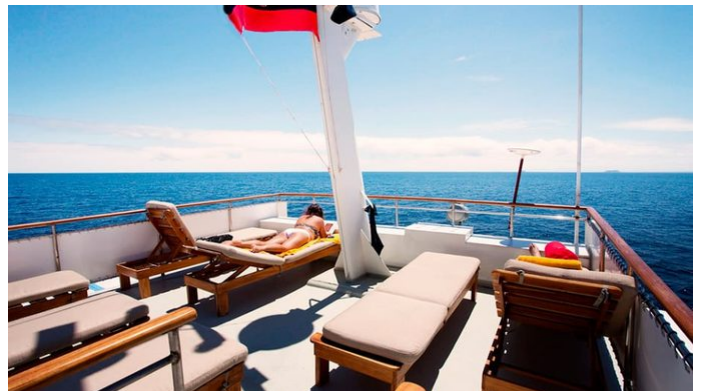

MORE PHOTOS, VIDEO OR INTERACTIVE DECK PLANS: