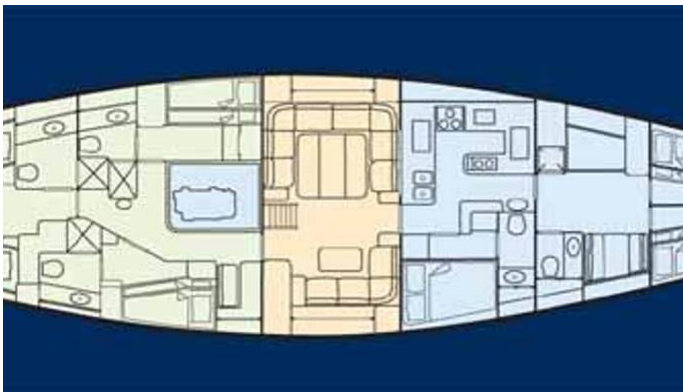

GUESTS	CABINS	CREW
6	3	3

CABIN CONFIGURATION

CHARTER RATES

SUMMER
from
\$25,000 / week + expenses

WINTER
from
\$21,500 / week + expenses

Details correct as of 20 Sep, 2024

FOR MORE INFORMATION:

[CLICK HERE](#) 

or SCAN QR CODE

MORE PHOTOS, VIDEO OR INTERACTIVE DECK PLANS:

[CLICK HERE](#)

MELINKA YACHT CHARTER

Superyacht MELINKA was built in 1981 by Nautor's Swan. She is a 24.38m / 80' Swan 76 Extended sail yacht with exterior design by . Melinka offers accommodation for up to 6 guests in 3 cabins with additional room for her crew of 3. She features a variety of amenities to ensure comfortable charter vacations. She also carries an impressive collection of toys as listed below.