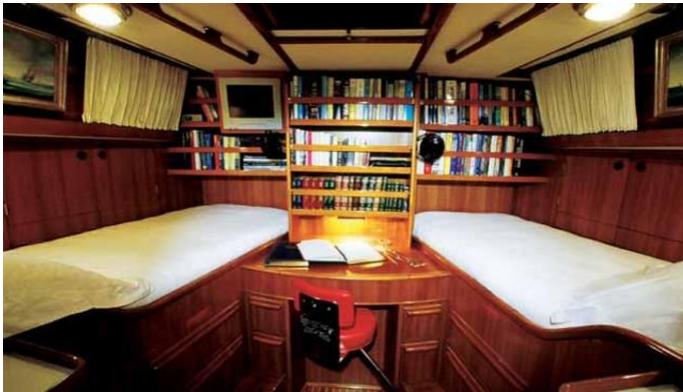

GUESTS	CABINS	CREW
6	3	3

CABIN CONFIGURATION

CHARTER RATES

SUMMER
from
\$25,000 / week + expenses

WINTER
from
\$21,500 / week + expenses

Details correct as of 20 Sep, 2024

FOR MORE INFORMATION:

[CLICK HERE](#) 

or SCAN QR CODE

MORE PHOTOS, VIDEO OR INTERACTIVE DECK PLANS:

[CLICK HERE](#)

MELINKA YACHT CHARTER

Superyacht MELINKA was built in 1981 by Nautor's Swan. She is a 24.38m / 80' Swan 76 Extended sail yacht with exterior design by . Melinka offers accommodation for up to 6 guests in 3 cabins with additional room for her crew of 3. She features a variety of amenities to ensure comfortable charter vacations. She also carries an impressive collection of toys as listed below.

MELINKA AMENITIES & TOYS

For a full up-to-date list of leisure facilities or amenities onboard Sail Yacht Melinka please contact your Yacht Charter Broker prior to booking your vacation. If there is a particular water toy that you would like, but it is not listed, then it may be possible to rent this equipment for you.