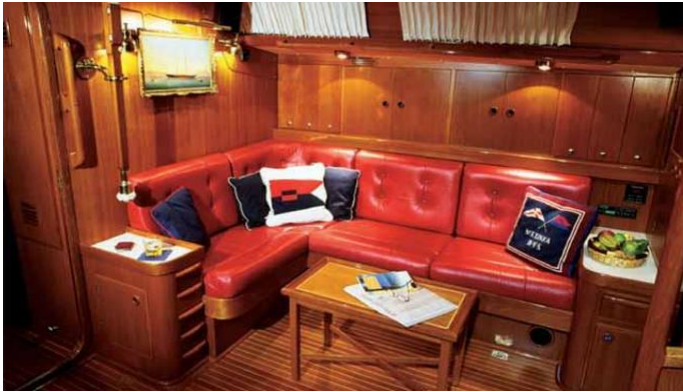

GUESTS	CABINS	CREW
6	3	3

CABIN CONFIGURATION

CHARTER RATES

SUMMER
from
\$25,000 / week + expenses

WINTER
from
\$21,500 / week + expenses

Details correct as of 20 Sep, 2024

FOR MORE INFORMATION:

[CLICK HERE](#) 

or SCAN QR CODE

MORE PHOTOS, VIDEO OR INTERACTIVE DECK PLANS:

[CLICK HERE](#)

MELINKA YACHT CHARTER

Superyacht MELINKA was built in 1981 by Nautor's Swan. She is a 24.38m / 80' Swan 76 Extended sail yacht with exterior design by . Melinka offers accommodation for up to 6 guests in 3 cabins with additional room for her crew of 3. She features a variety of amenities to ensure comfortable charter vacations. She also carries an impressive collection of toys as listed below.

MELINKA AMENITIES & TOYS

For a full up-to-date list of leisure facilities or amenities onboard Sail Yacht Melinka please contact your Yacht Charter Broker prior to booking your vacation. If there is a particular water toy that you would like, but it is not listed, then it may be possible to rent this equipment for you.