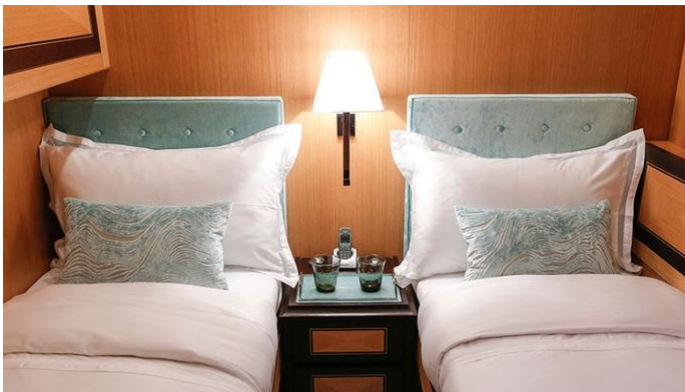

CRUISING SPEED
37 Knots

ACCOMMODATION

GUESTS	CABINS	CREW
7	3	3

CABIN CONFIGURATION

1 Master	1 Double
1 Twin	1 Pullman

CHARTER RATES

SUMMER
from
€32,000 / week + expenses

WINTER
from
€32,000 / week + expenses

Details correct as of 20 Sep, 2024

FOR MORE INFORMATION:

[CLICK HERE](#)

or SCAN QR CODE

MORE PHOTOS, VIDEO OR INTERACTIVE DECK PLANS:

[CLICK HERE](#)

THE OFFICE YACHT CHARTER

Superyacht THE OFFICE was built in 2006 by Leopard. She is a 27m / 88'7 Leopard 27 motor yacht with exterior design by Andrea Bacigalupo . The Office offers accommodation for up to 7 guests in 3 cabins with additional room for her crew of 3. She features a variety of amenities to ensure comfortable charter vacations. She also carries an impressive collection of toys as listed below.

THE OFFICE AMENITIES & TOYS

For a full up-to-date list of leisure facilities or amenities onboard Motor Yacht The Office please contact your Yacht Charter Broker prior to booking your vacation. If there is a particular water toy that you would like, but it is not listed, then it may be possible to rent this equipment for you.